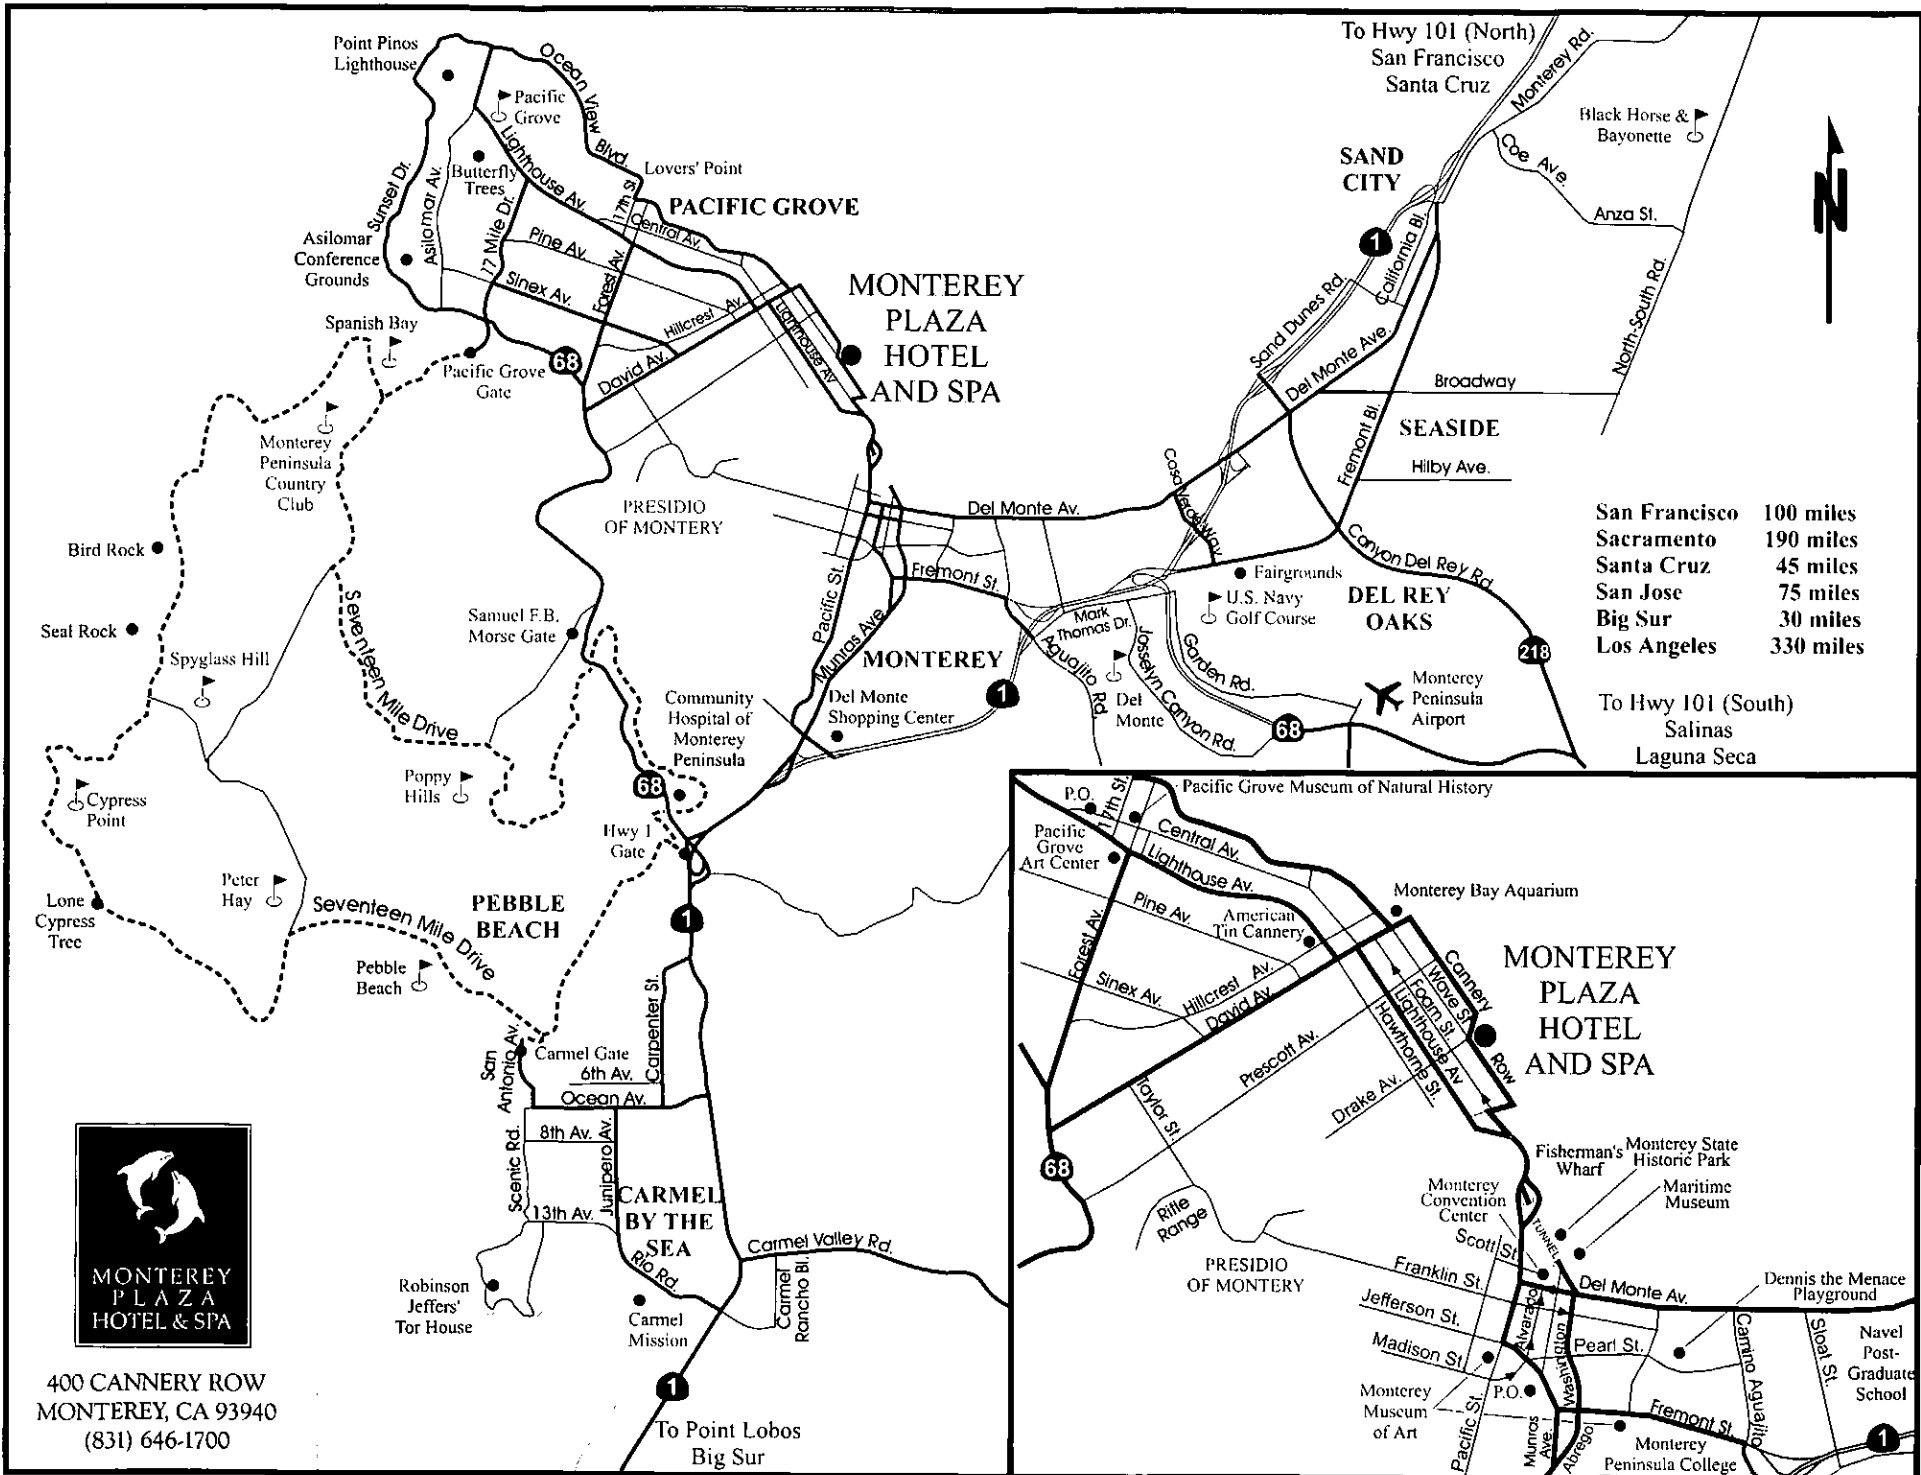

Follow Highway 1 South to Monterey. Exit Highway 1 at the Pacific Grove/Del Monte Avenue Exit. Travel on Del Monte for 2 miles. Proceed through the tunnel, bearing right. Del Monte will become Lighthouse Avenue. Take the first right (ie; veer right) after the tunnel off Lighthouse Avenue onto Foam Street. At the 2nd light turn right on Reeside Avenue. Go to the end of the street and turn left onto Cannery Row. The Hotel is located at the end of the block at 400 Cannery Row.

#### **FROM SAN JOSE:**

DRIVING TIME FROM SAN JOSE / SILICON VALLEY TO MONTEREY IS APPROXIMATELY 1.5 HOURS.

Driving instructions are the same as from San Francisco picking up Highway 101 South.

#### **FROM THE SOUTH**

Take Highway 101 North to Salinas and take Highway 68/Monterey Peninsula Exit. Follow the Highway 68 W signs until you reach Highway 1.

Take the Highway 1 South/Monterey Exit off Highway 68. Take the Monterey/Fisherman's Wharf Exit. Turn right on Camino Aguajito and follow to Del Monte Avenue. Turn left onto Del Monte Avenue, follow Del Monte through the tunnel, bearing right, which turns into Lighthouse Avenue. Take the first right (ie; veer right) after the tunnel off Lighthouse Avenue onto Foam Street. At the 2nd light turn right on Reeside Avenue. Go to the end of the street and turn left onto Cannery Row. The Hotel is located at the end of the block at 400 Cannery Row.

San Francisco	100 miles
Sacramento	190 miles
Santa Cruz	45 miles
San Jose	75 miles
Big Sur	30 miles
Los Angeles	330 miles

To Hwy 101 (South)  
Salinas  
Laguna Seca

**MONTEREY  
PLAZA  
HOTEL & SPA**  
400 CANNERY ROW  
MONTEREY, CA 93940  
(831) 646-1700